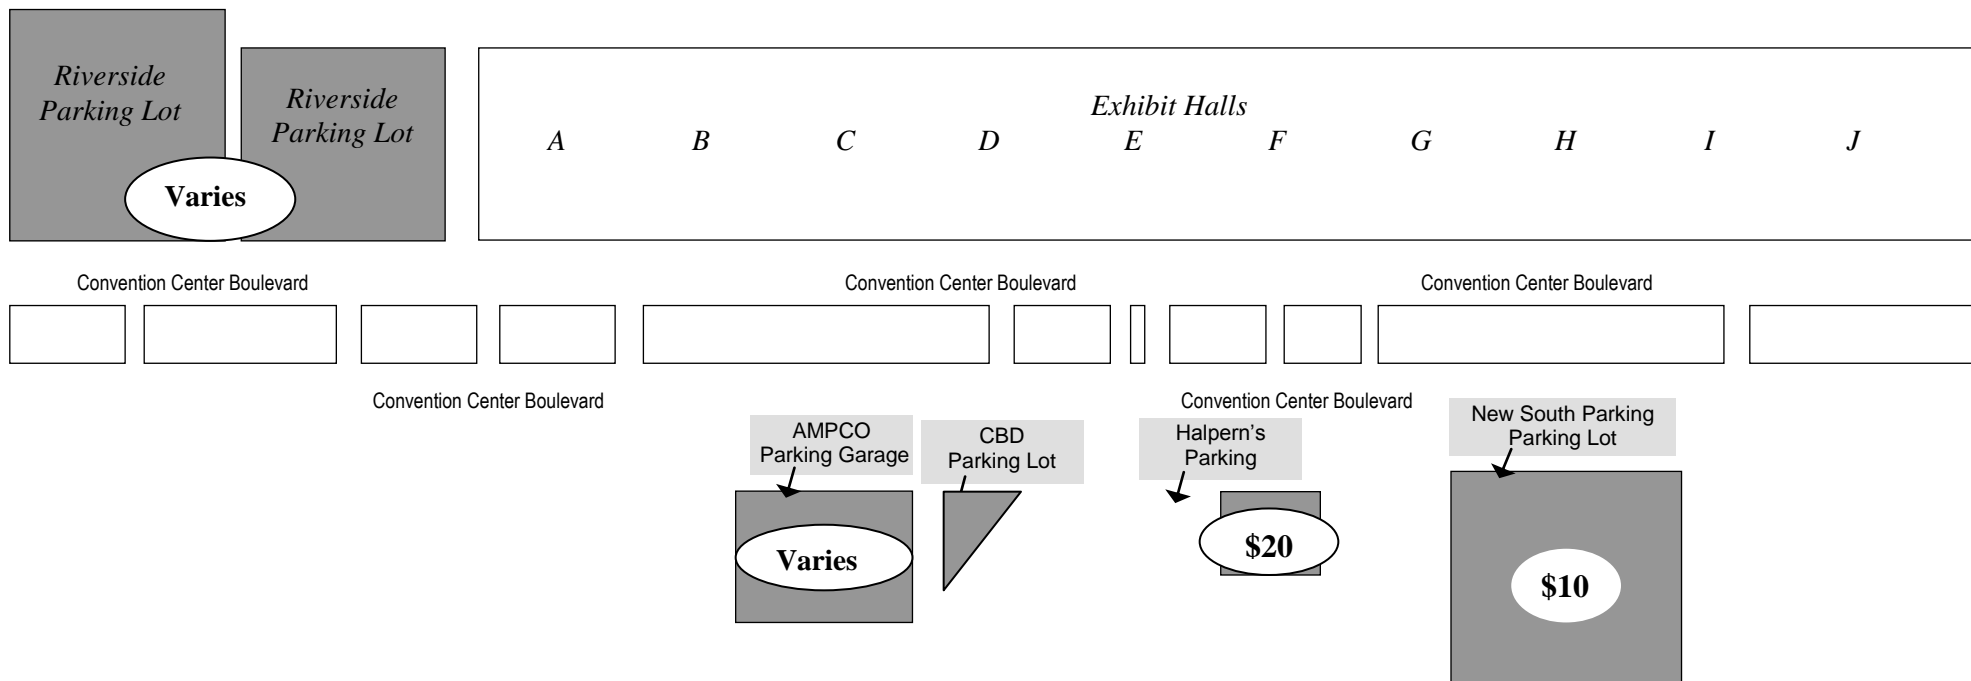

NOT TO SCALE